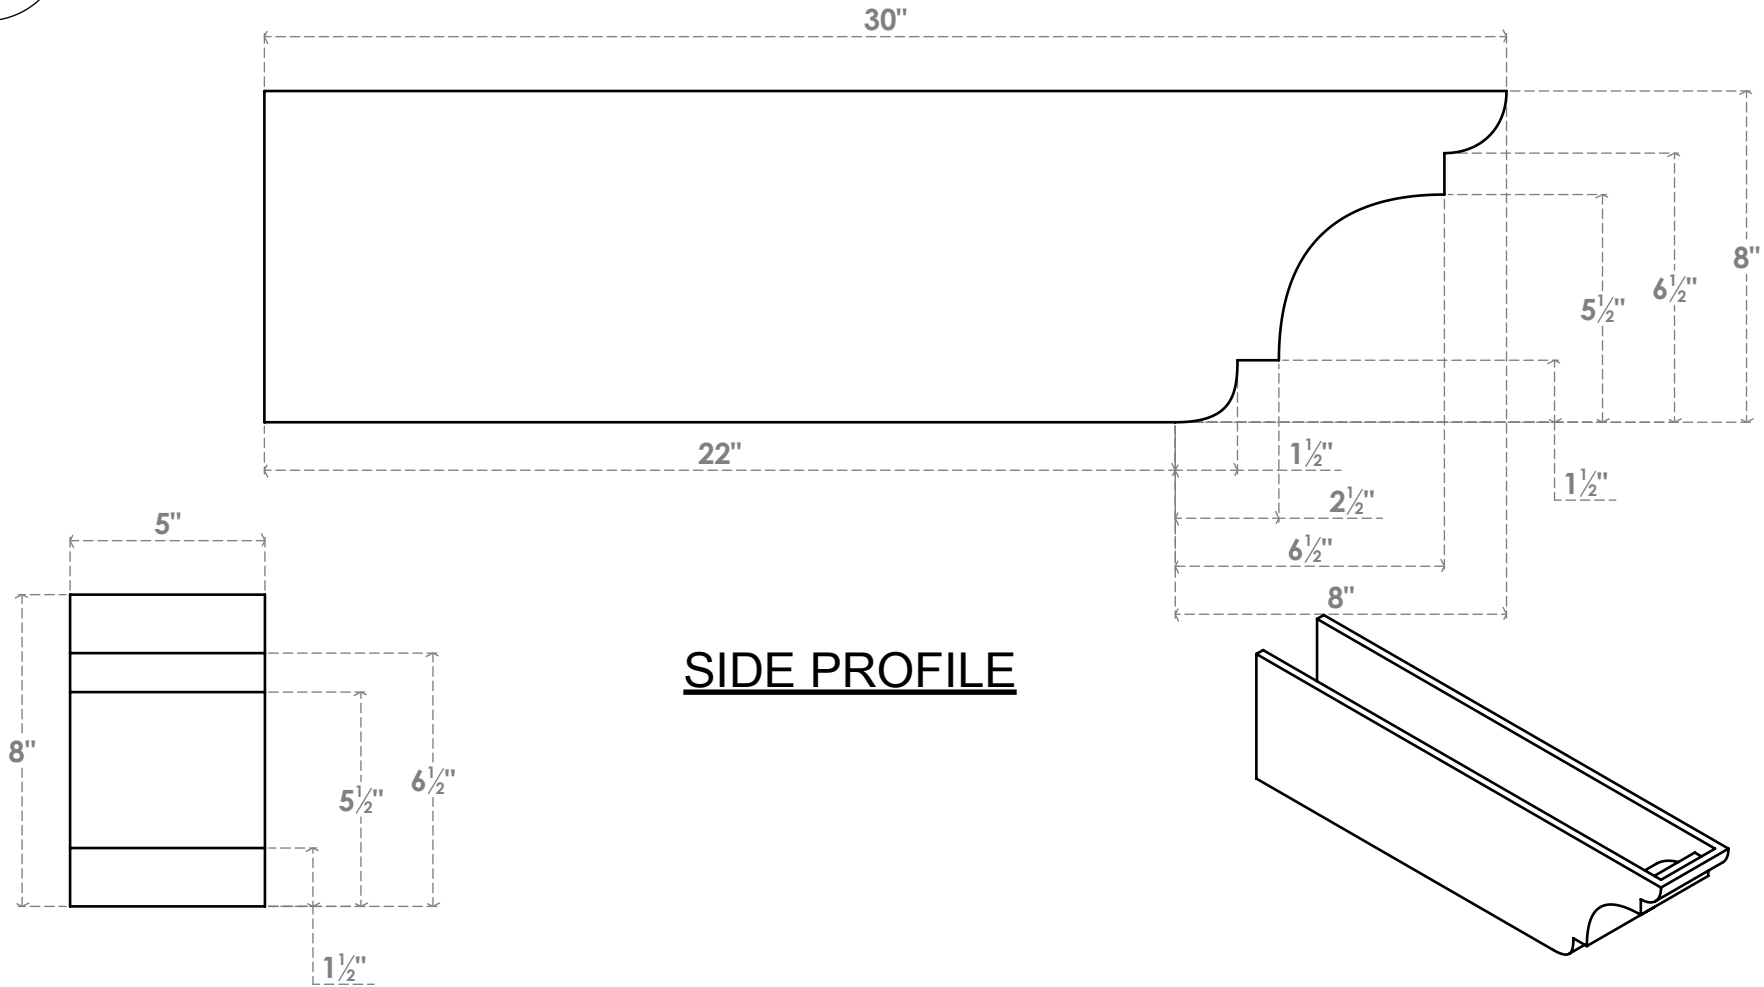

# RFTP05X08X30NEB

5"W X 8"H X 30"L NEW BRIGHTON ARCHITECTURAL GRADE PVC RAFTER TAIL

SIDE PROFILE

FRONT PROFILE

ISOMETRIC

**EKENA**  
MILLWORK  
2300 WEST MAIN ST.  
CLARKSVILLE, TX 75426  
TOLL FREE: 866-607-0453  
WWW.EKENAMILLWORK.COM

- NOTES
1. INSTALLATION TO BE COMPLETED IN ACCORDANCE WITH MANUFACTURER'S SPECIFICATIONS.
  2. DRAWING MAY NOT BE TO SCALE
  3. THIS DRAWING IS INTENDED FOR DESIGN AND PLANNING PURPOSES ONLY.
  4. ALL INFORMATION CONTAINED HEREIN WAS CURRENT AT THE TIME OF DEVELOPMENT BUT MUST BE REVIEWED AND APPROVED BY THE PRODUCT MANUFACTURER TO BE CONSIDERED ACCURATE.
  5. ARCHITECTURAL GRADE PVC PRODUCTS ARE MADE FROM EXPANDED CELLULAR PVC AND COME NATURALLY WHITE BUT MAY BE PAINTED